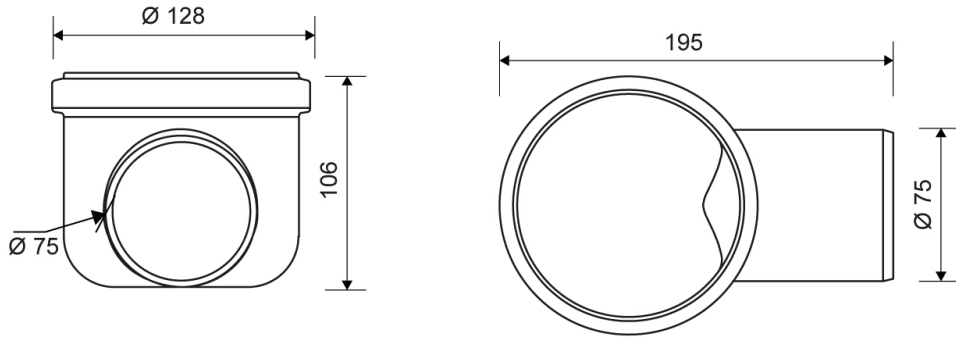

## 2511.0075

MatLine 2511.0075

Ø 75 mm horizontal drain

Can be twisted in all directions, to simplify pipework

### Specifications

<b>ITEM NUMBER</b> 2511.0075	<b>GTIN NUMBER</b> 5707692009483	<b>MATERIAL</b> Plastic (PP)
<b>USAGE</b> MatLine	<b>BARRIER</b> without	<b>GASKET</b> EPDM
<b>FITS</b> MatLine 6001.0800	<b>CAPACITY</b> 0.9 l/s	<b>SIDE INLET</b> without
<b>CONSTRUCTION HEIGHT (CORNER)</b> 106	<b>FITS DRAIN UNIT</b> MatLine 6001.0800	

# DATA SHEET

**2511.0075**

Products